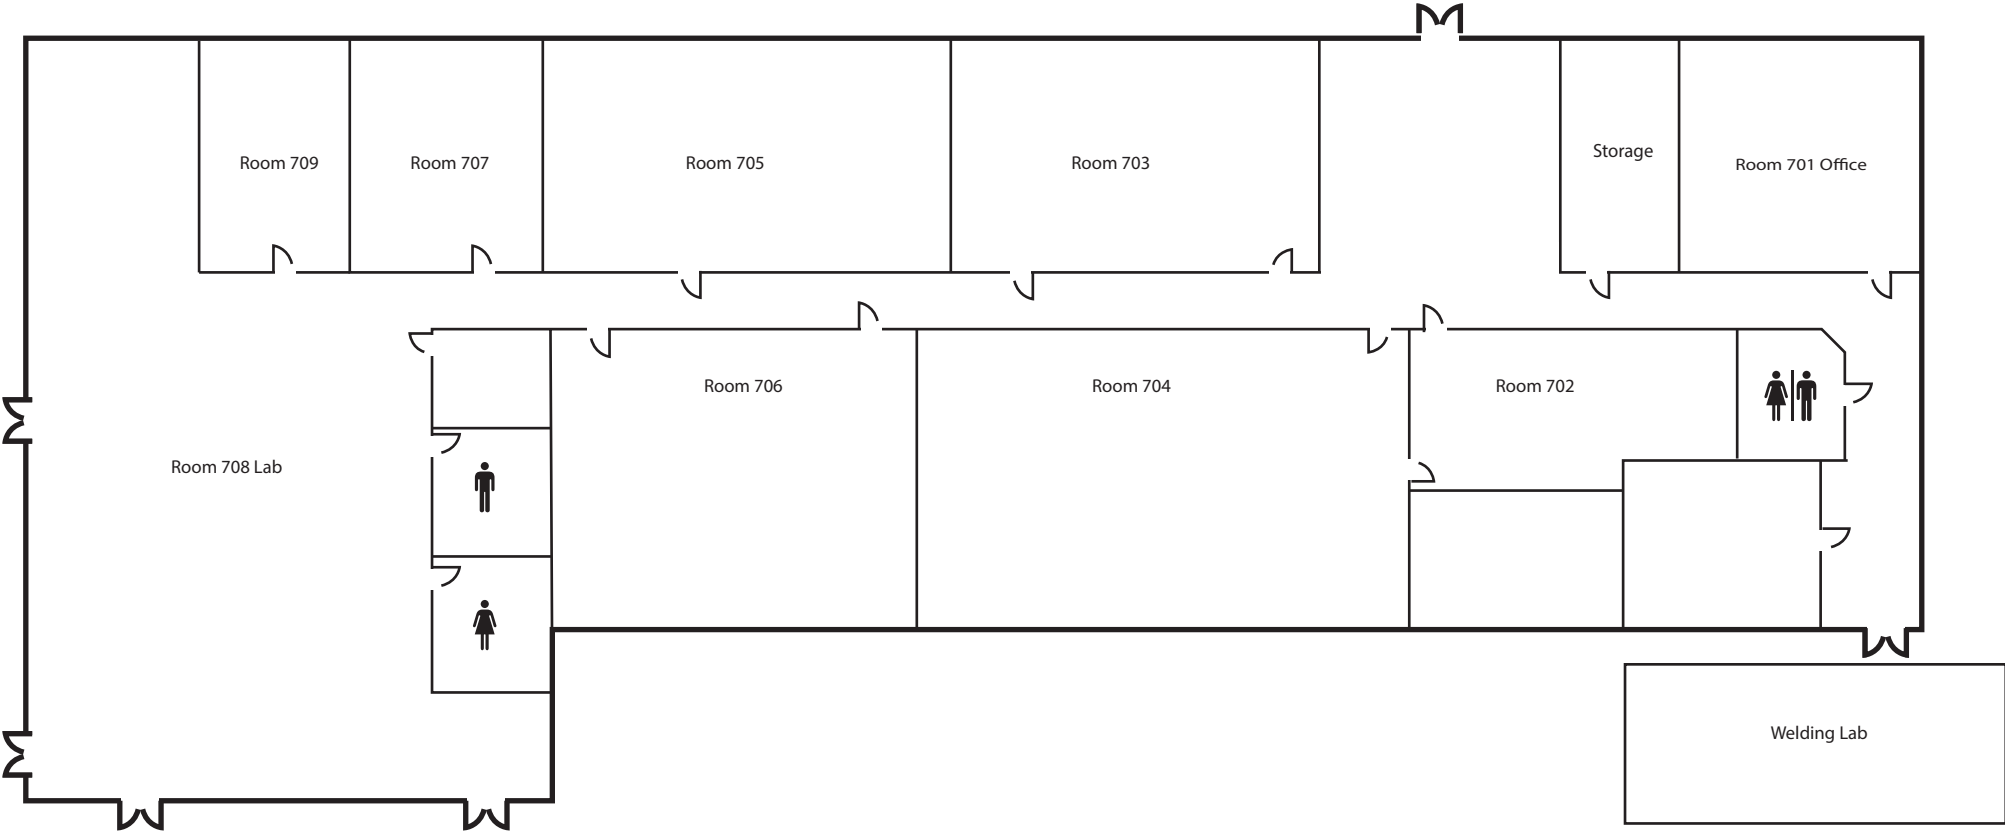

EAST CAMPUS

220 Weaver Street | Emporia Kansas 66801