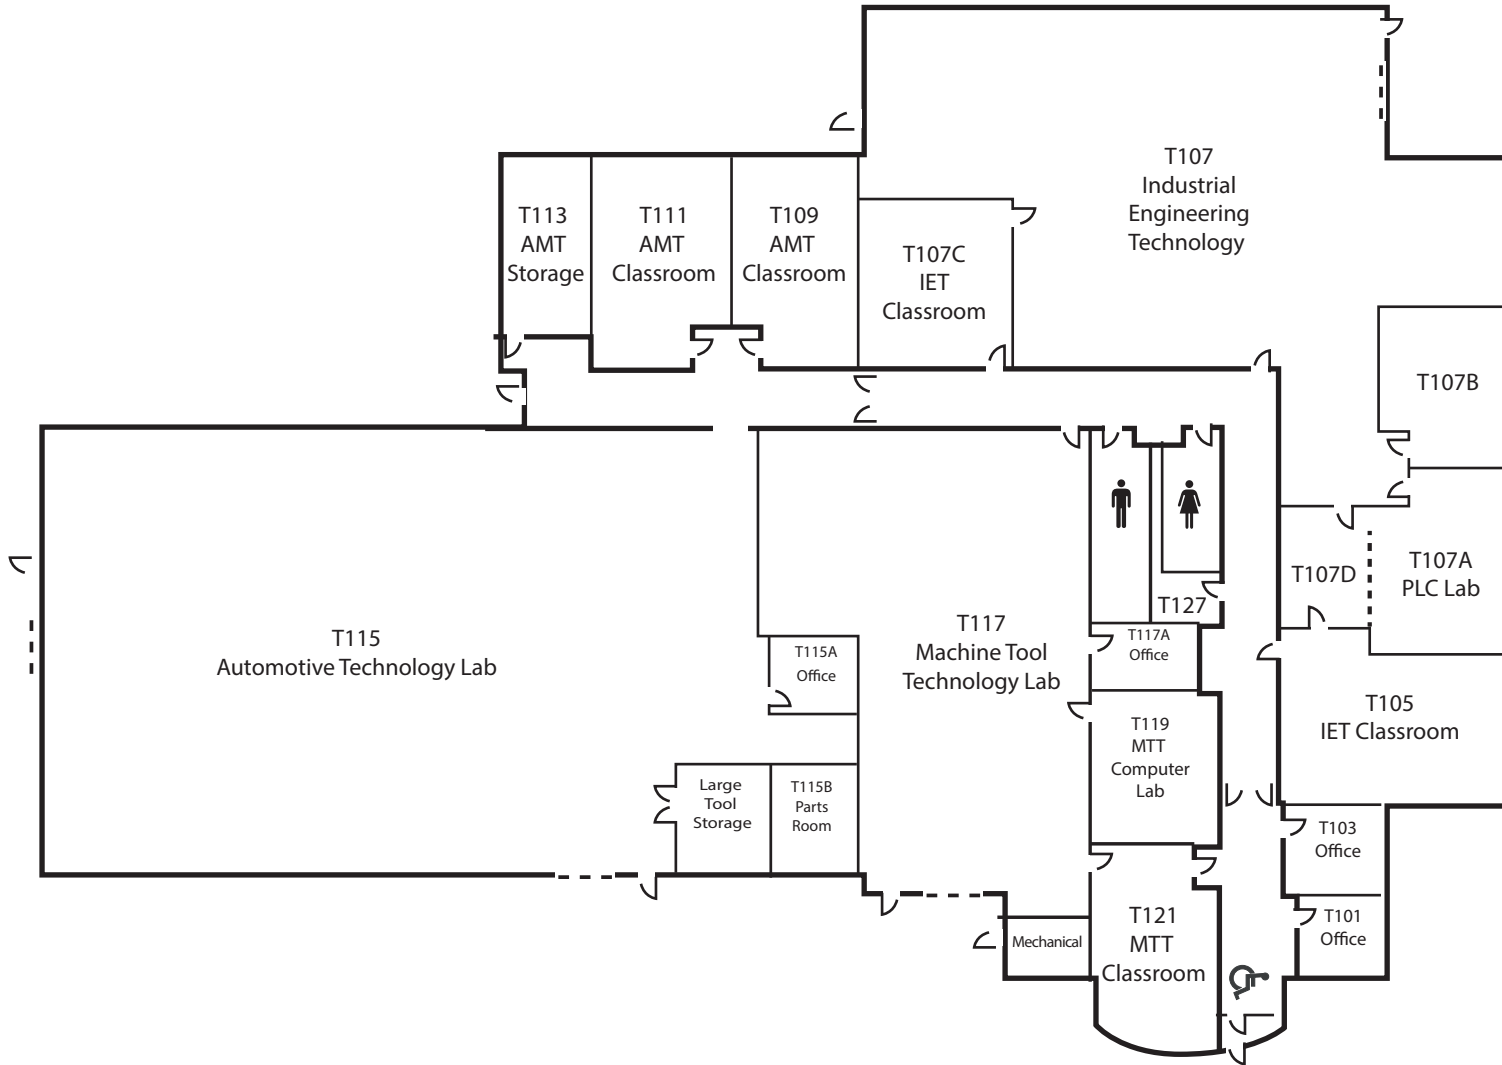

TECHNOLOGY BUILDING

3301 West 18th Avenue | Emporia Kansas 66801

 Restroom

 Accessible Parking / Entrance

CONSTRUCTION BUILDING

3301 West 18th Avenue | Emporia Kansas 66801

DOWNTOWN CAMPUS

Third Level | 215 West 6th Avenue | Emporia Kansas 66801