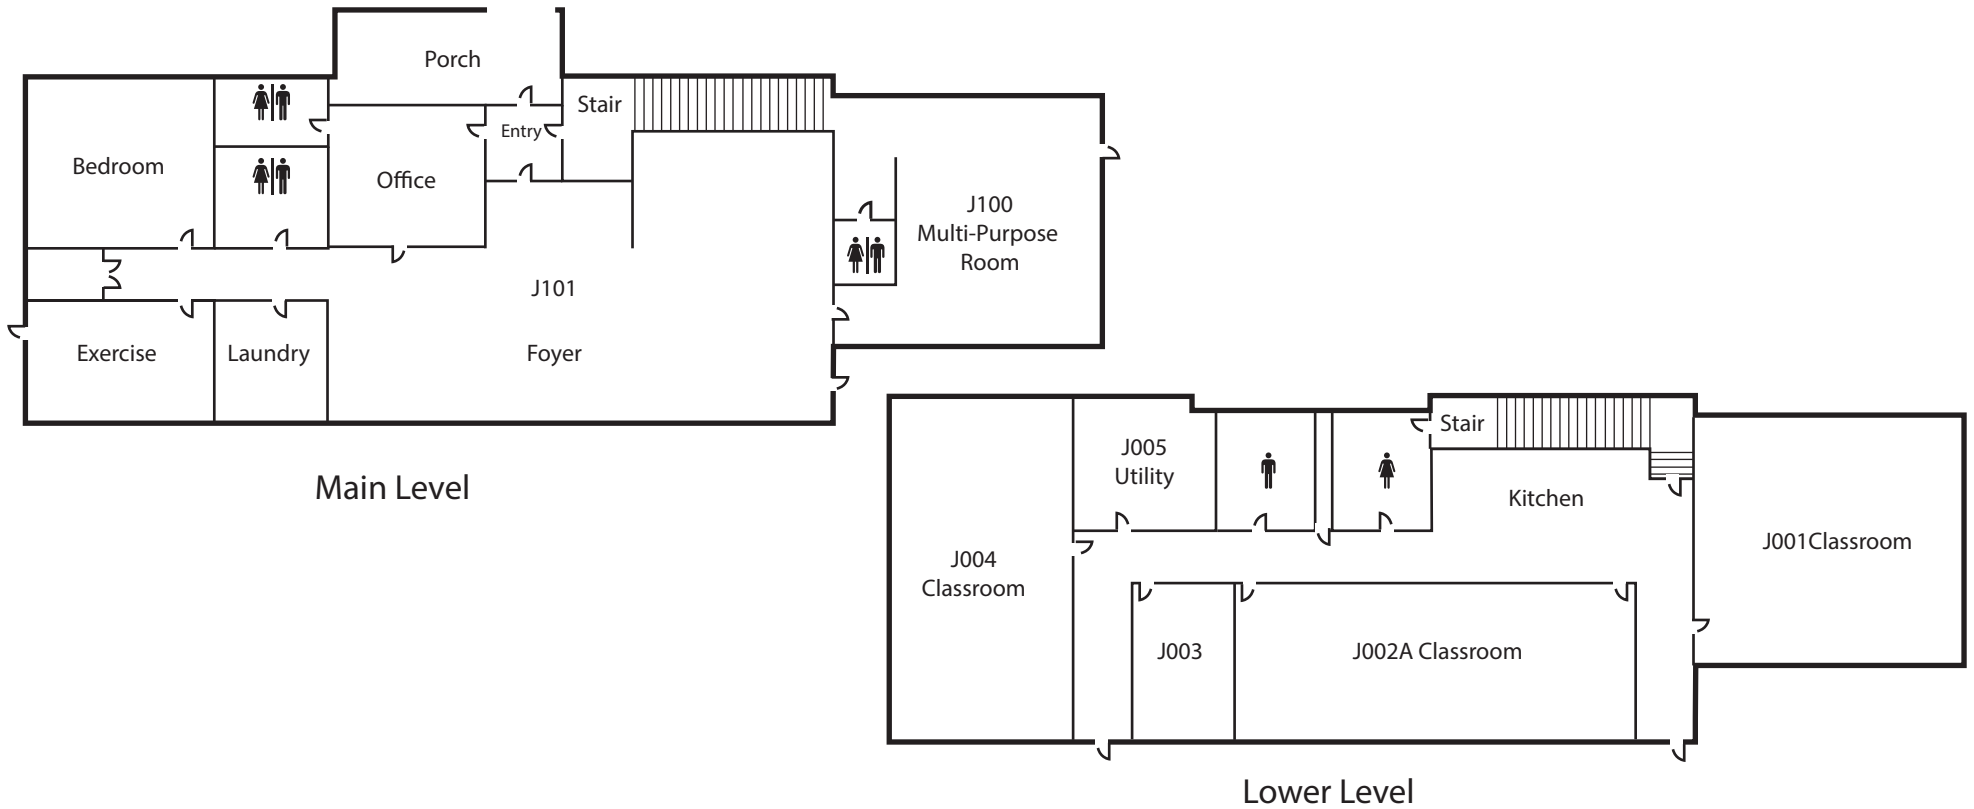

TECHNOLOGY BUILDING

3301 West 18th Avenue | Emporia Kansas 66801

 Restroom

 Accessible Parking / Entrance

CONSTRUCTION BUILDING

3301 West 18th Avenue | Emporia Kansas 66801

DOWNTOWN CAMPUS

Third Level | 215 West 6th Avenue | Emporia Kansas 66801