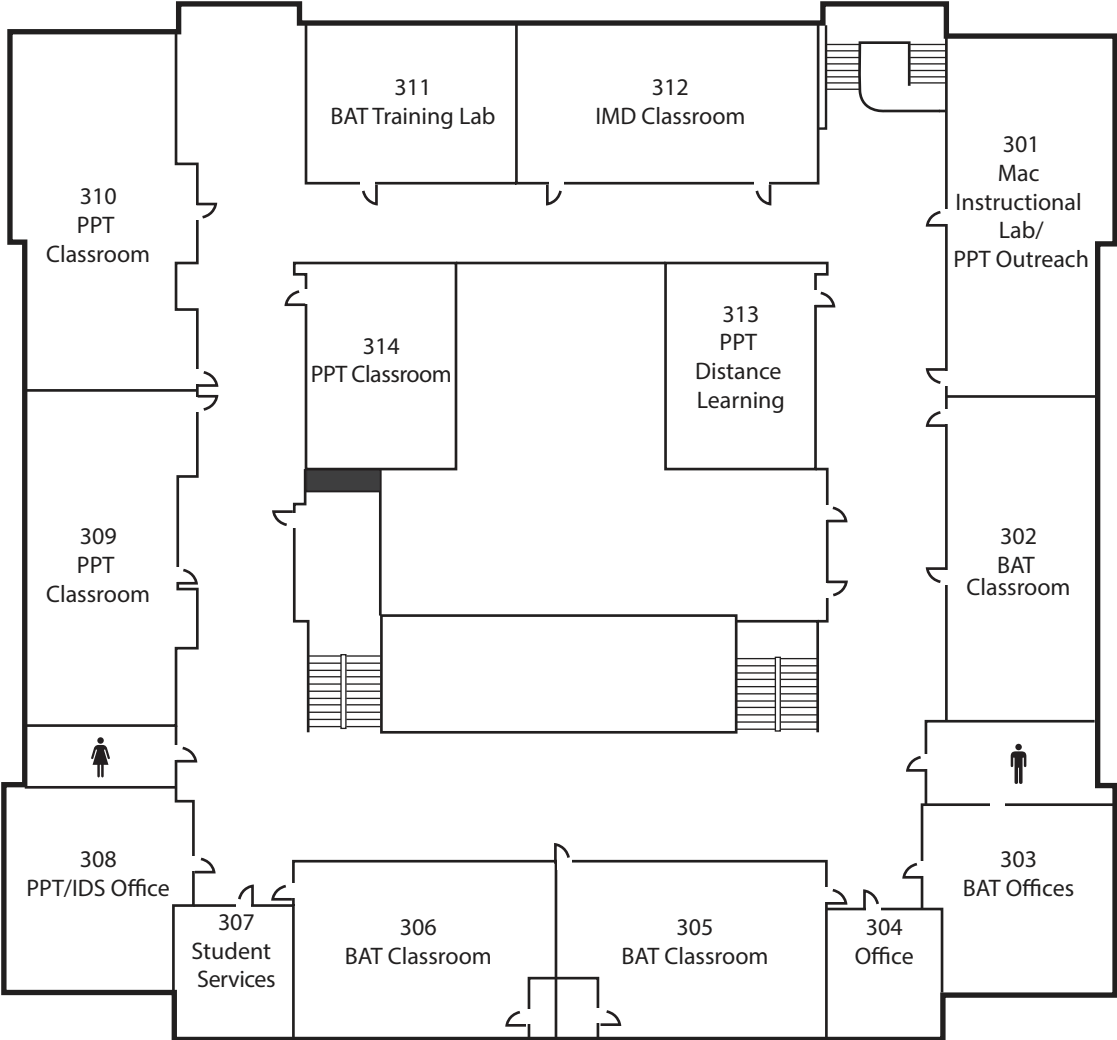

TECHNOLOGY BUILDING

3301 West 18th Avenue | Emporia Kansas 66801

 Restroom

 Accessible Parking / Entrance

CONSTRUCTION BUILDING

3301 West 18th Avenue | Emporia Kansas 66801

DOWNTOWN CAMPUS

Third Level | 215 West 6th Avenue | Emporia Kansas 66801