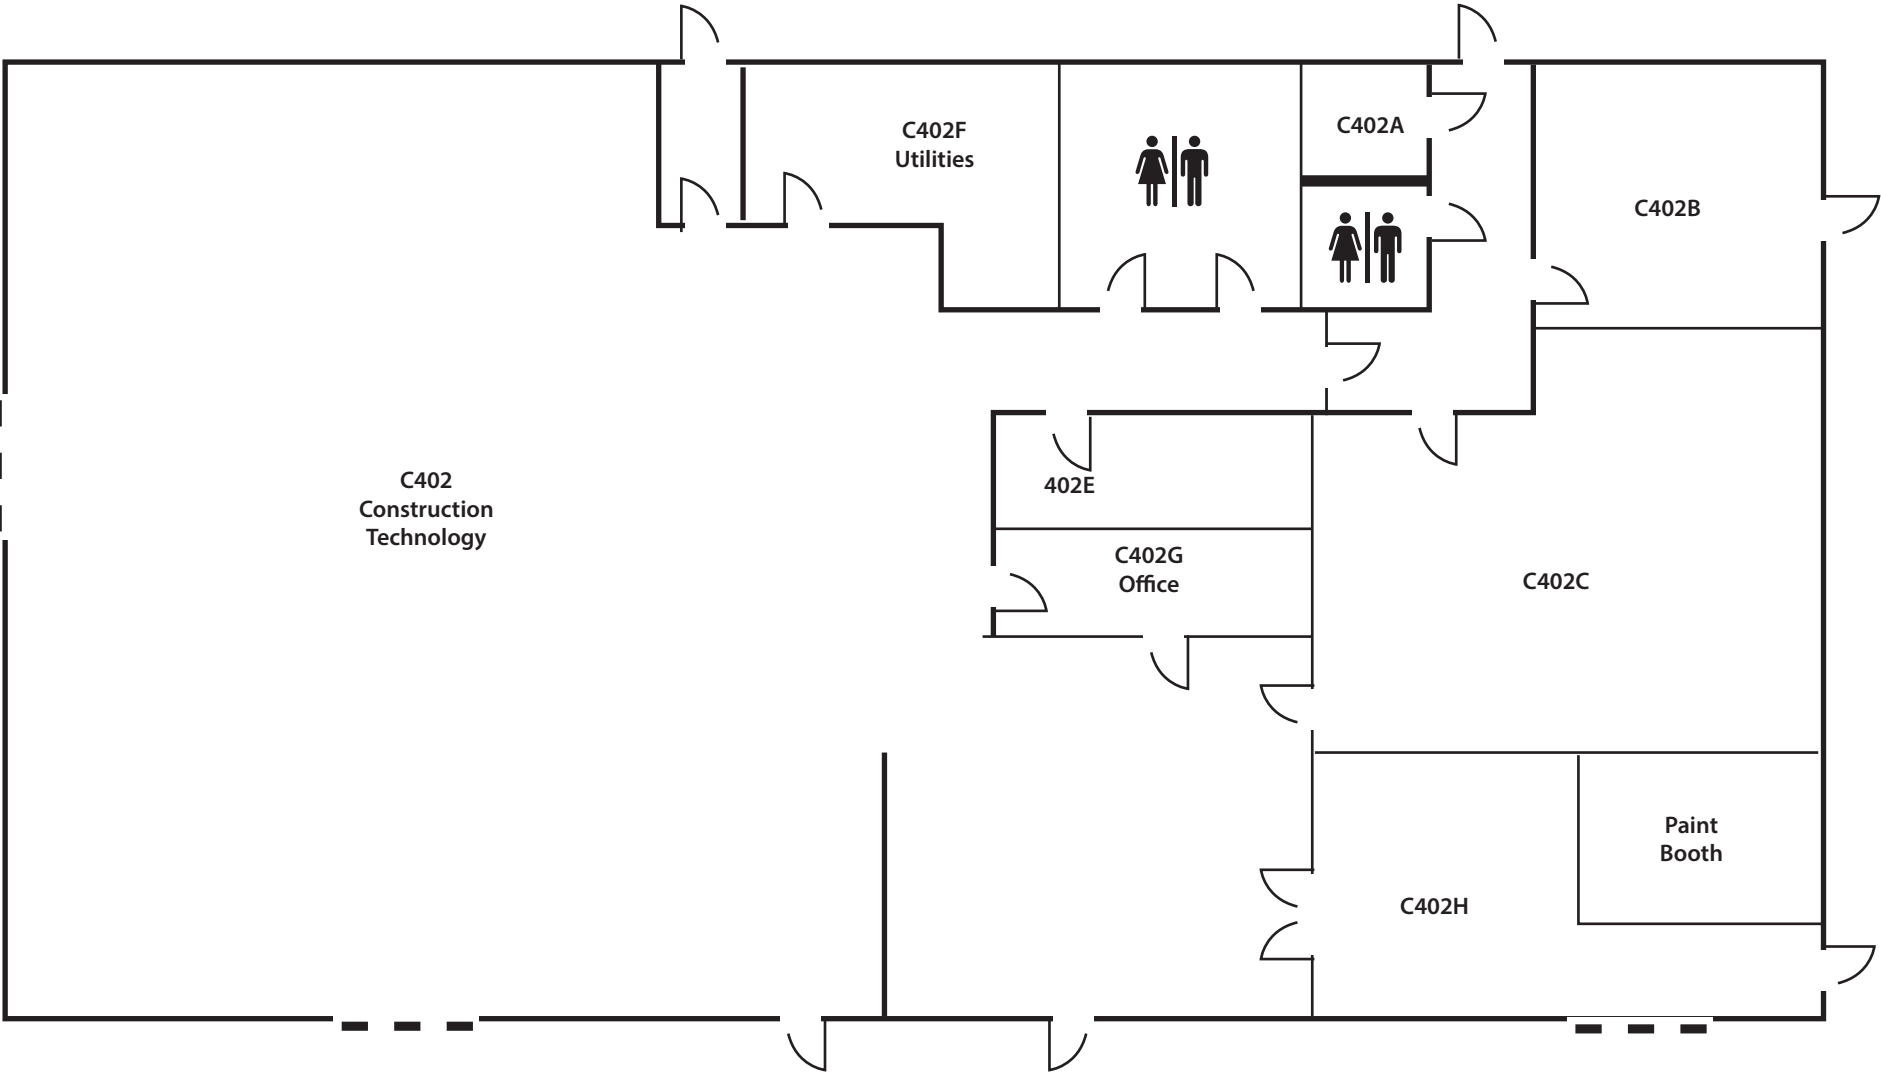

TECHNOLOGY BUILDING

3301 West 18th Avenue | Emporia Kansas 66801

 Restroom

 Accessible Parking / Entrance

CONSTRUCTION BUILDING

3301 West 18th Avenue | Emporia Kansas 66801

DOWNTOWN CAMPUS

Third Level | 215 West 6th Avenue | Emporia Kansas 66801